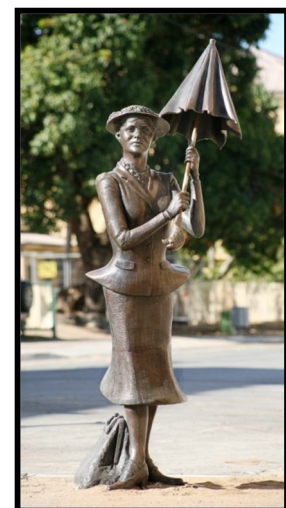

"2012 RACQ HMC Rally"

A sample of the Club's Cars

1925 Morris Commercial

1930 Desoto CK Roadster

Members from the Maryborough District Antique Motor Club can't wait to show off their town and their vehicles at the next RACQ HMC Rally held in June 2012

1931 Chevrolet Independence

The School of Arts Building

Our very own Mary Poppins

*Let's travel down
"Memory Lane"
together*

1930 Ford Tudor